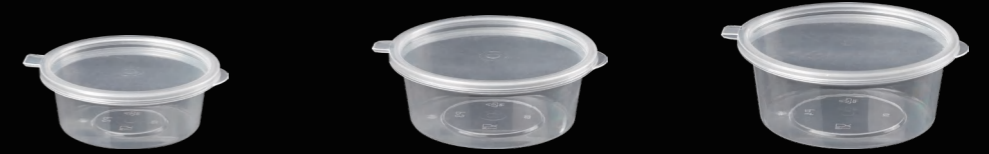

Item NO.	2 OZ	3 OZ	4 OZ
Capacity(ml)	50	75	100
Size(mm)	65*23	75*28	80*32
Pack(pcs/ctn)	1000	1000	1000